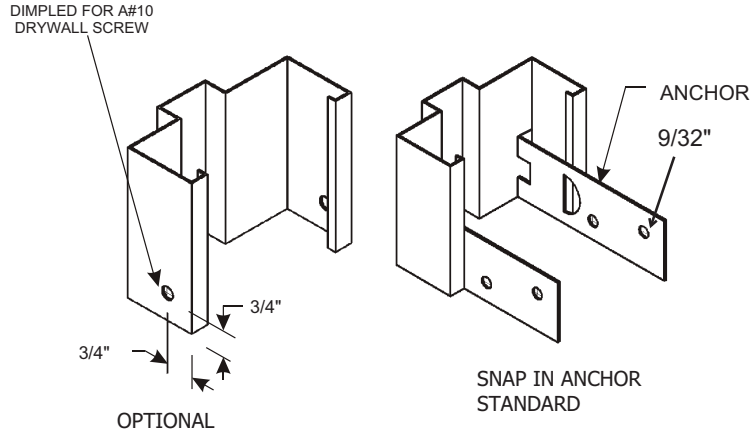

TECHNICAL DATA SHEET

**F - 200 - 03
DRYWALL
FRAMES**

Issue Date: January 2006

REVISED : 02/01/2009