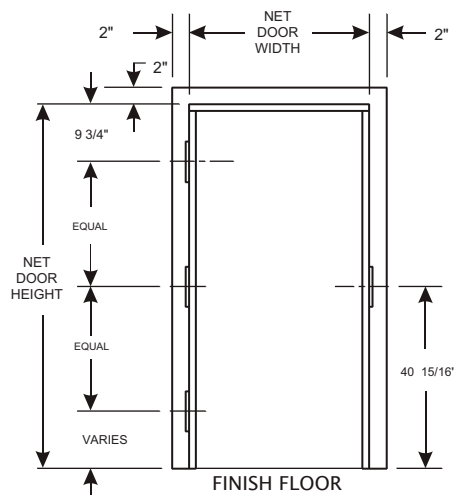

TECHNICAL DATA SHEET

**F - 200 - 03
DRYWALL
FRAMES**

Issue Date: January 2006

REVISED : 02/01/2009