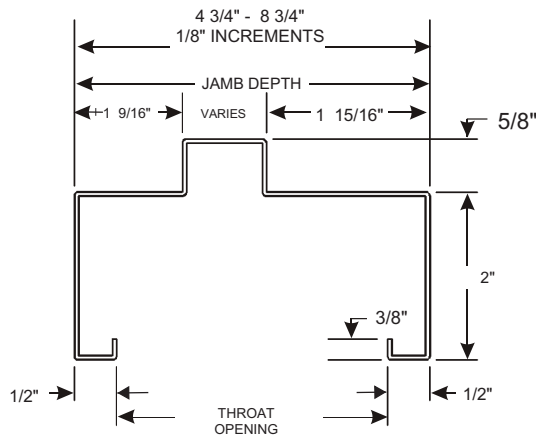

TECHNICAL DATA SHEET

**F - 200 - 03
DRYWALL
FRAMES**

Issue Date: January 2006

REVISED : 02/01/2009